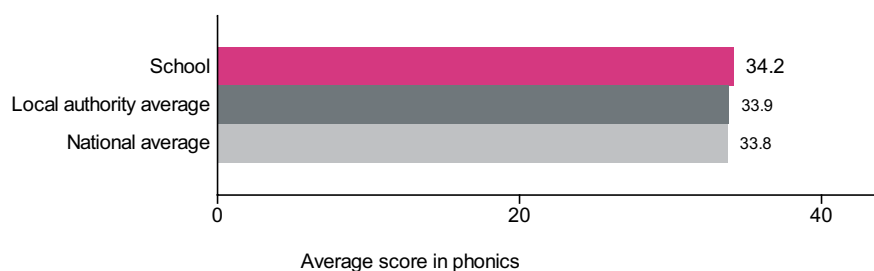

Phonics average score

Number of pupils = 83