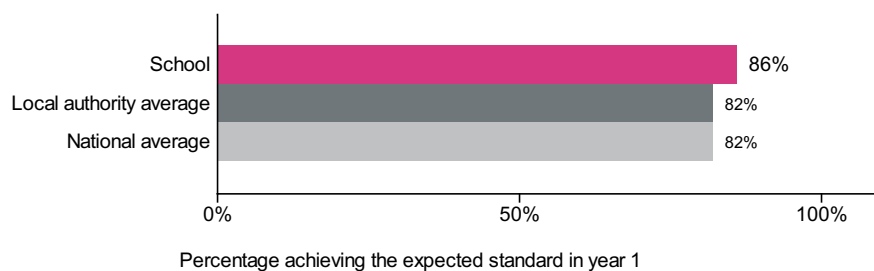

The Willows Primary School (URN: 143206)

This is a new academy which opened on 1 October 2016.
Go to [The Willows Primary School](#) for the previous record.

Phonics year 1 screening check

This is provisional data for 2018/19. CLA data is not currently available, therefore we are not currently publishing breakdowns of data such as disadvantaged which appeared previously. This information will be included in a later release.

Percentage achieving the expected standard in phonics

Number of pupils = 83