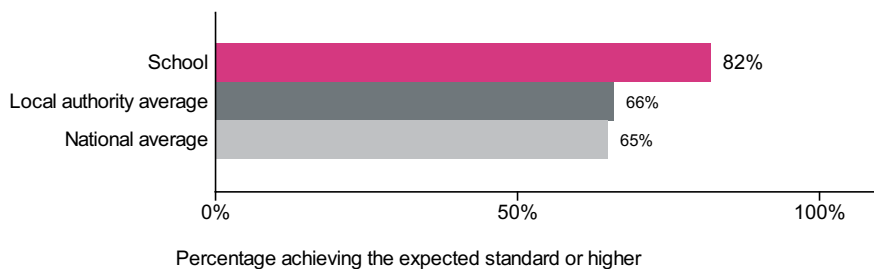

The Willows Primary School (URN: 143206)

This is a new academy which opened on 1 October 2016.
Go to [The Willows Primary School](#) for the previous record.

Key stage 2

This is provisional data for 2018/19. CLA data is not currently available, so we are not publishing breakdowns of data such as disadvantaged which appeared previously. This information will be included in the revised release.

Also, any amendments made to this school's data will be reflected when we re-publish the data in a few months. National and local authority benchmarks may also change. Until these changes take effect, you may see differences between data on ASP and Compare school and college performance.

Progress in reading, writing and maths

Reading

Number of pupils = 73

Pupils with adjusted scores = 0

Confidence interval
1.1 to 4.0

Writing

Number of pupils = 73

Pupils with adjusted scores = 1

Confidence interval
1.0 to 3.6

Maths

Number of pupils = 73

Pupils with adjusted scores = 1

Confidence interval
2.0 to 4.5

Reading, writing and maths combined

Percentage of pupils achieving the expected standard or higher

Number of pupils = 74