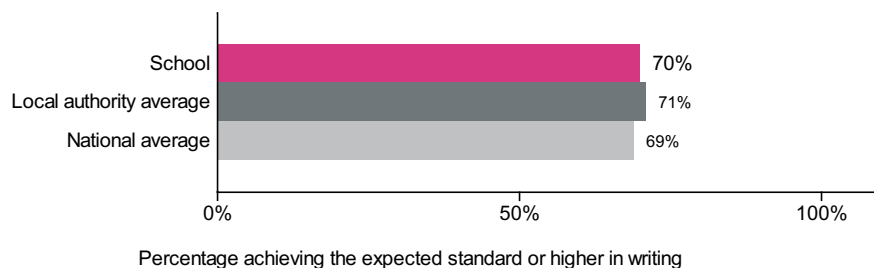

The Willows Primary School (URN: 143206)

This is a new academy which opened on 1 October 2016.
Go to [The Willows Primary School](#) for the previous record.

Key stage 1

This is provisional data for 2018/19. CLA data is not currently available, therefore we are not currently publishing breakdowns of data such as disadvantaged which appeared previously. This information will be included in a later release.

Percentage achieving the expected standard or higher in reading

Number of pupils = 118

Percentage achieving greater depth in reading

Number of pupils = 118

Percentage achieving the expected standard or higher in writing

Number of pupils = 118

Percentage achieving greater depth in writing

Number of pupils = 118

Percentage achieving the expected standard or higher in maths

Number of pupils = 118

Percentage achieving greater depth in maths