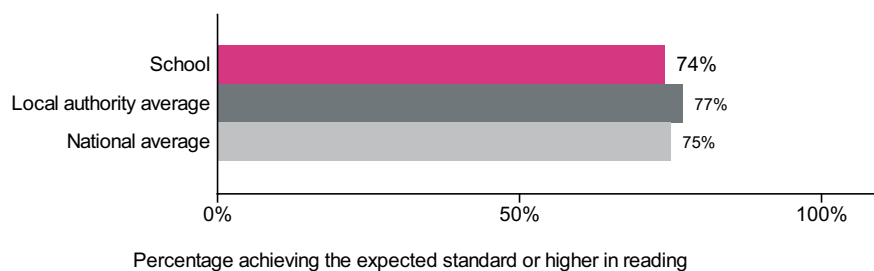

The Willows Primary School (URN: 143206)

This is a new academy which opened on 1 October 2016.
Go to [The Willows Primary School](#) for the previous record.

Key stage 1

This is provisional data for 2018/19. CLA data is not currently available, therefore we are not currently publishing breakdowns of data such as disadvantaged which appeared previously. This information will be included in a later release.

Percentage achieving the expected standard or higher in reading

Number of pupils = 118

Percentage achieving greater depth in reading

Number of pupils = 118

Percentage achieving the expected standard or higher in writing